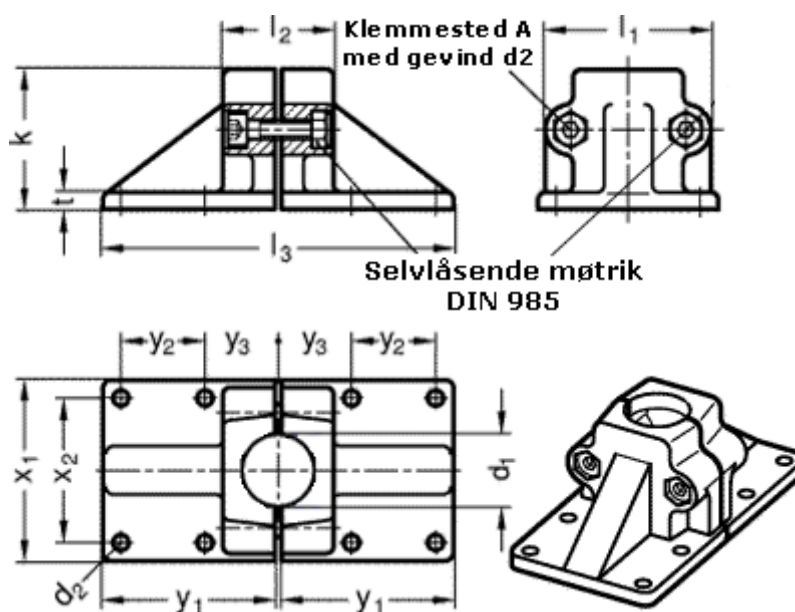

Article number: 20167B202BL

Description: Wide base clamp GN167-B20-2-BL
GN167

Measures

| | |
|-------------|------------|
| $d_1 = B20$ | $x_1 = 75$ |
| $d_2 = 7$ | $x_2 = 60$ |
| $d_3 = M 8$ | $y_1 = 72$ |
| $k = 58$ | $y_2 = 35$ |
| $l_1 = 69$ | $y_3 = 30$ |
| $l_2 = 46$ | |
| $l_3 = 146$ | |
| $t = 7$ | |